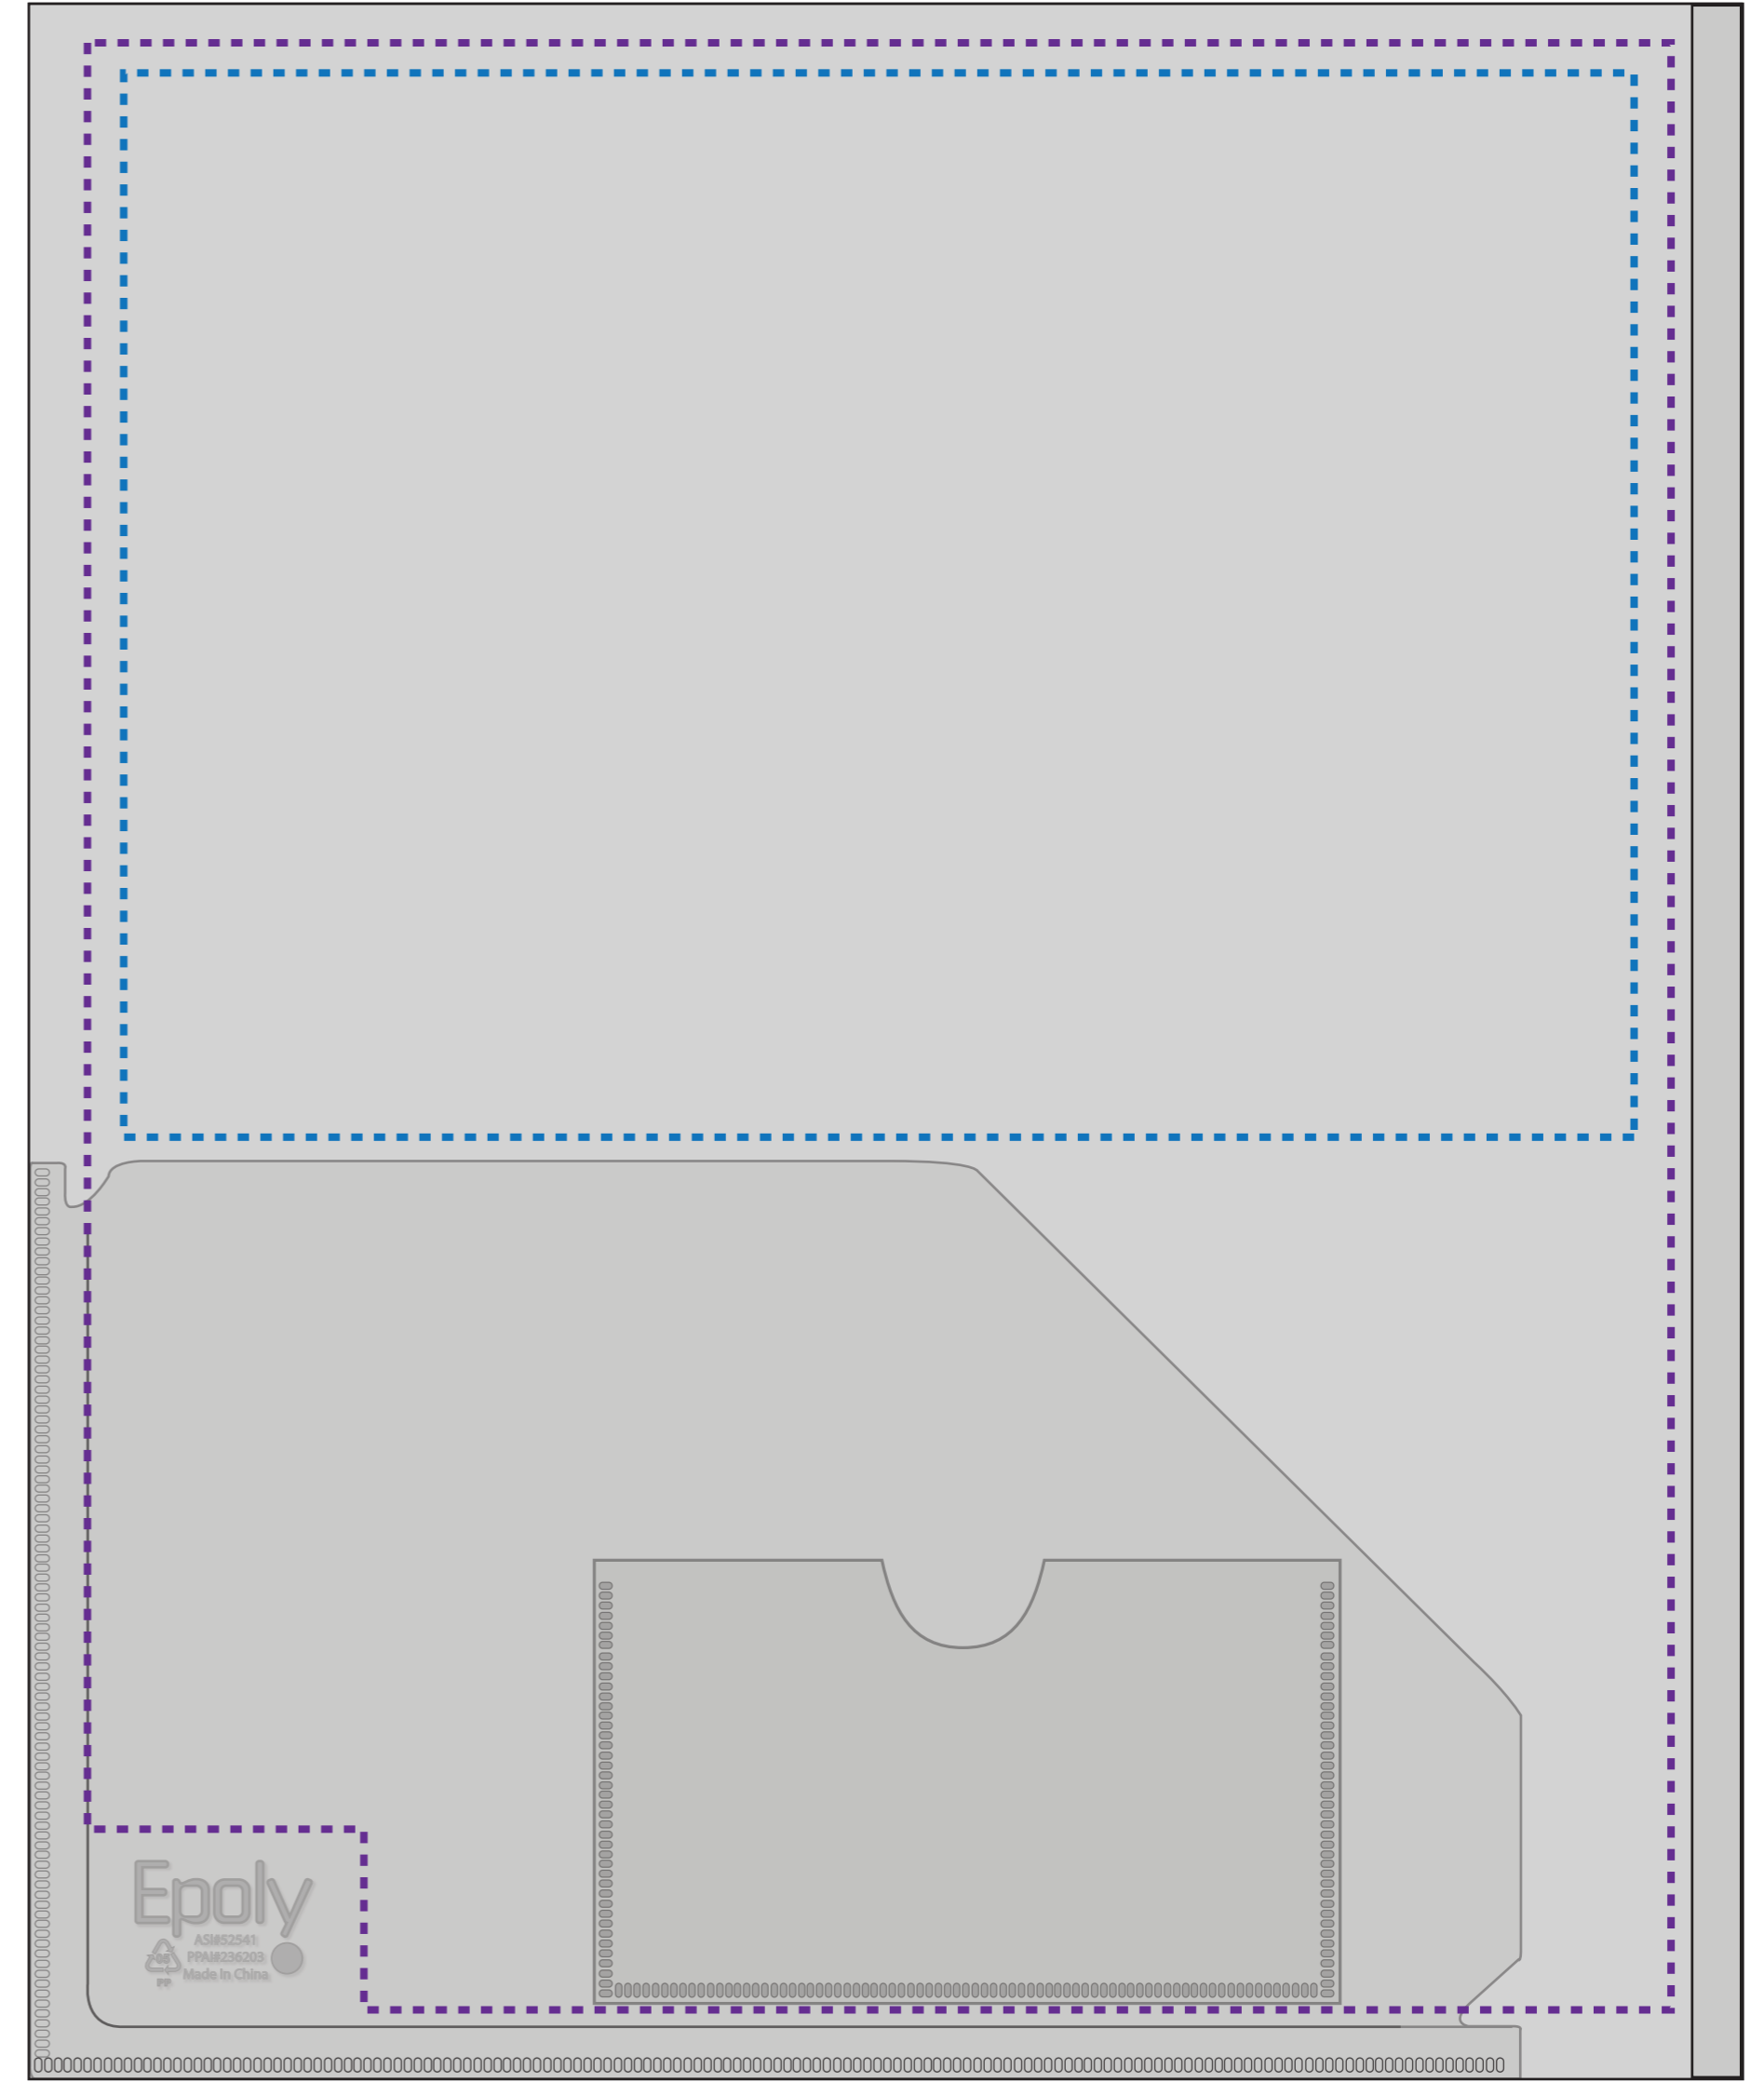

FRONT

BACK

..... SILK SCREEN/PAD PRINT

..... HOT STAMP
UP TO 3.75" X 2.75"
LARGE DIE 4.75" X 2.75"
(ADDITIONAL CHARGE)

IMPORTANT

When submitting final artwork, please convert all fonts to outlines and embed all images. Raster artwork should be 300dpi at final size for best output.